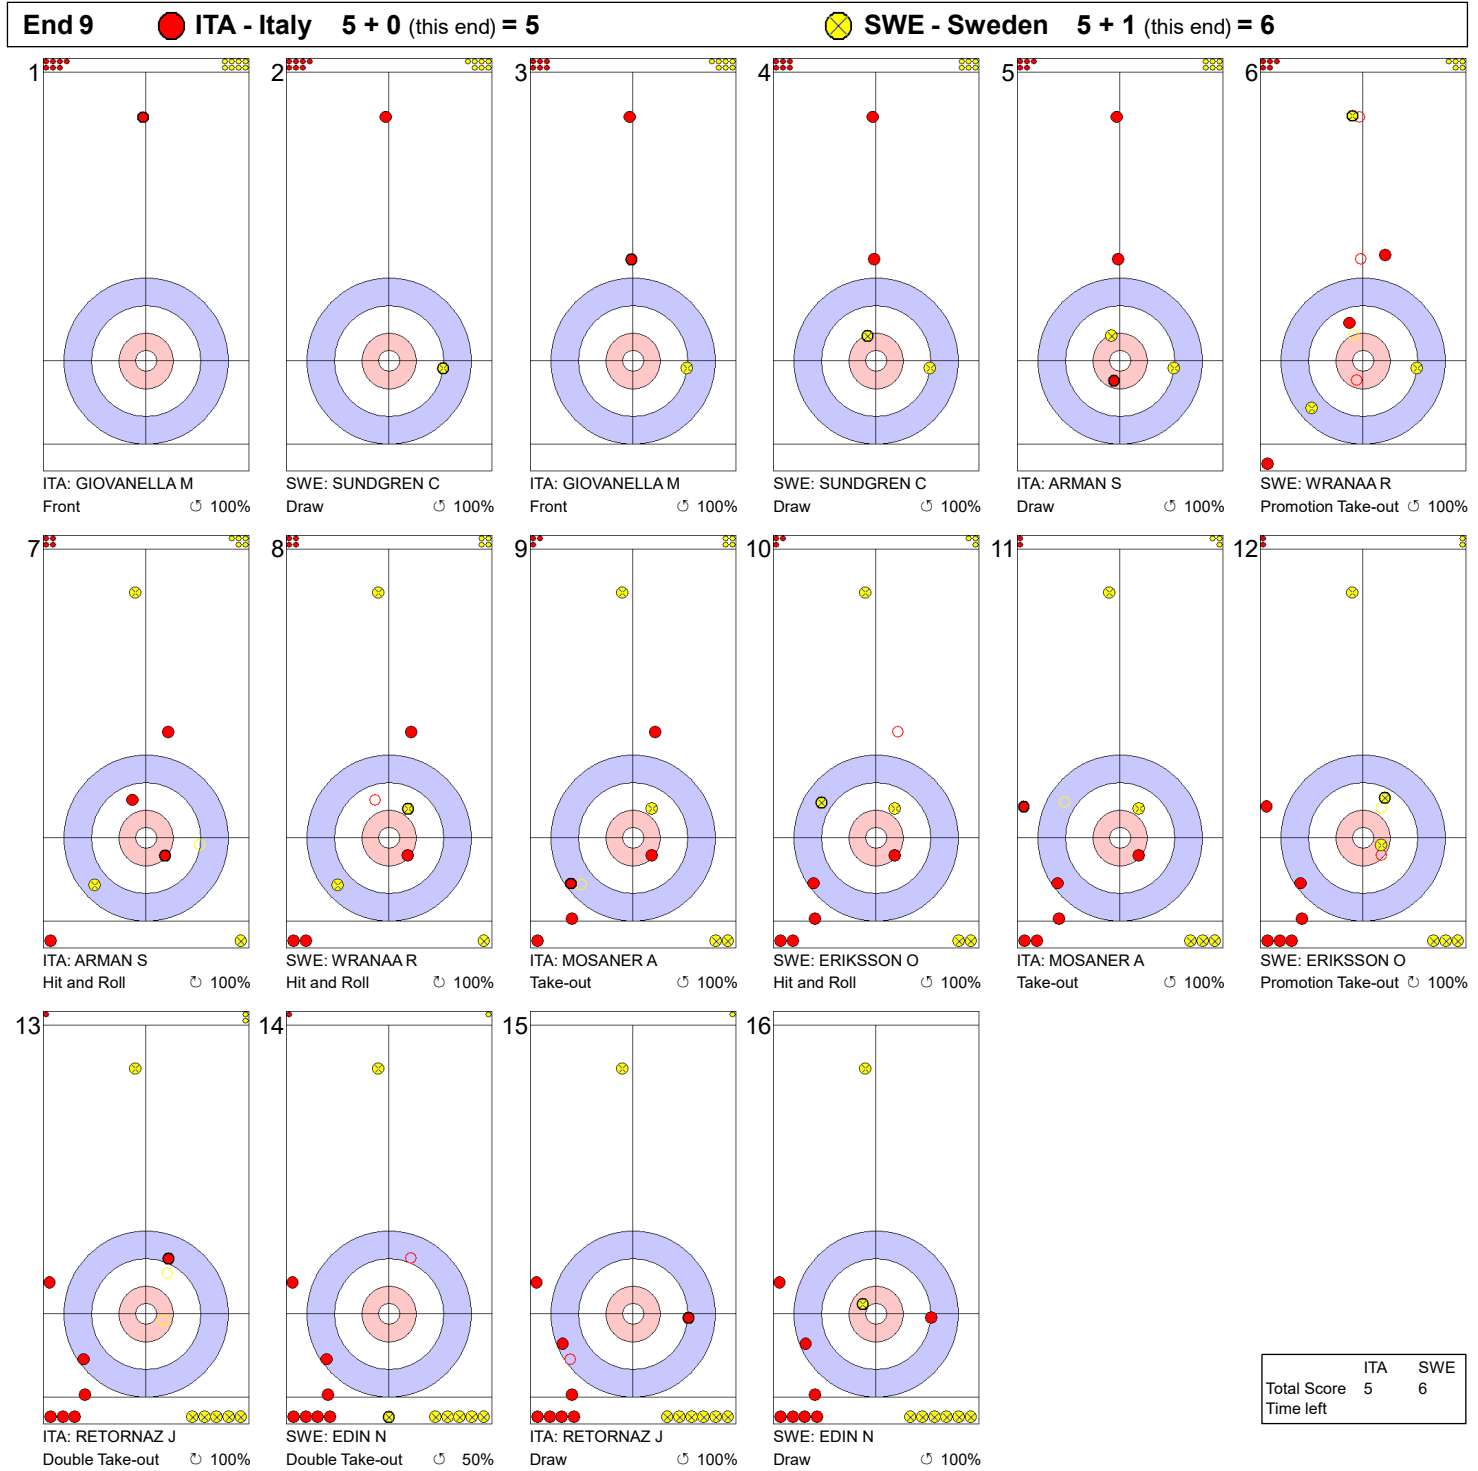

SAT 3 APR 2021
 Start Time 14:00

Round Robin Session 5 - Sheet D

Game - Shot by Shot

Legend:
 ↻ Clockwise ↺ Counter-clockwise - Not considered

SAT 3 APR 2021
 Start Time 14:00

Round Robin Session 5 - Sheet D

Game - Shot by Shot

Legend:
 ↻ Clockwise ↺ Counter-clockwise - Not considered

SAT 3 APR 2021
 Start Time 14:00

Round Robin Session 5 - Sheet D

Game - Shot by Shot

Legend:
 ↻ Clockwise ↺ Counter-clockwise - Not considered

Game - Shot by Shot

Legend:
 ↻ Clockwise ↺ Counter-clockwise - Not considered