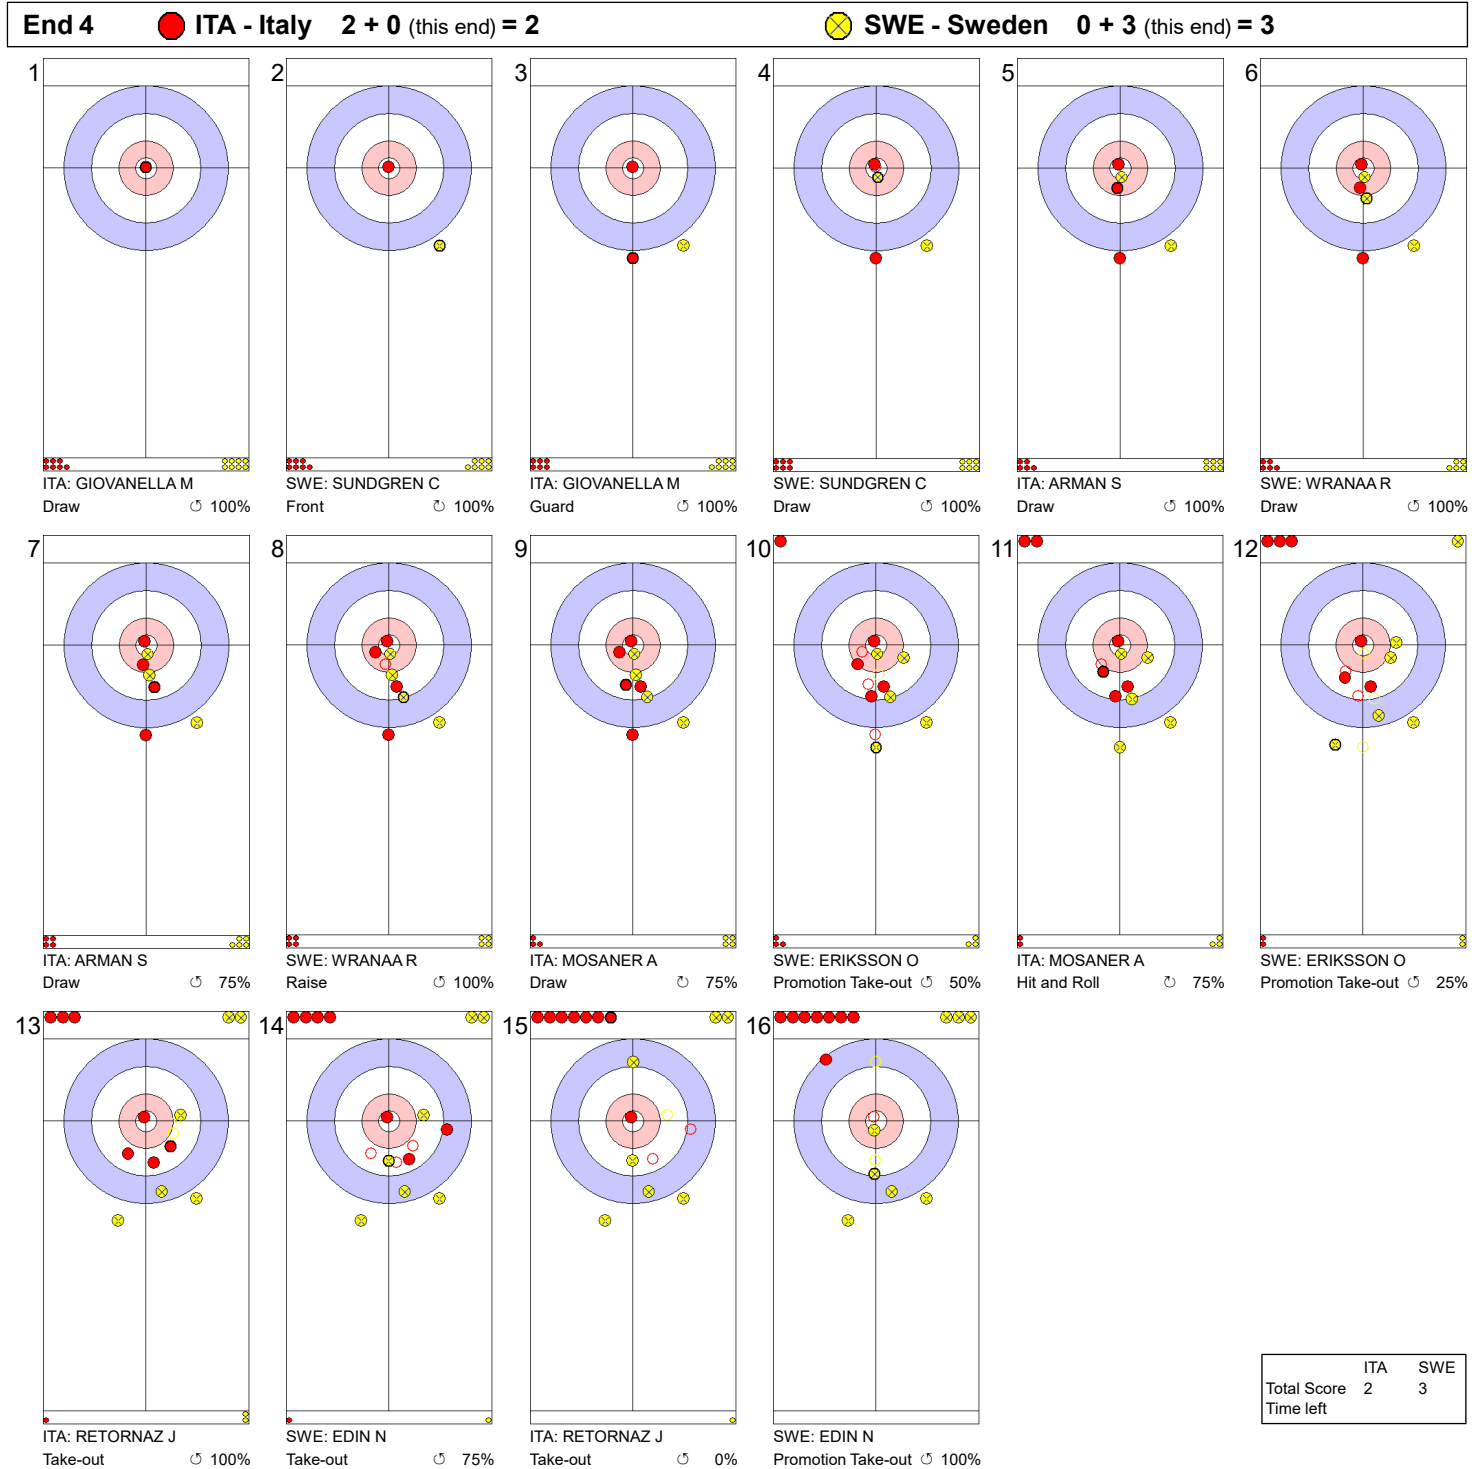

SAT 3 APR 2021
 Start Time 14:00

Round Robin Session 5 - Sheet D

Game - Shot by Shot

Legend:
 ↻ Clockwise ↺ Counter-clockwise - Not considered

SAT 3 APR 2021
 Start Time 14:00

Round Robin Session 5 - Sheet D

Game - Shot by Shot

Legend:
 ↻ Clockwise ↺ Counter-clockwise - Not considered

SAT 3 APR 2021
 Start Time 14:00

Round Robin Session 5 - Sheet D

Game - Shot by Shot

Legend:
 ↻ Clockwise ↺ Counter-clockwise - Not considered

SAT 3 APR 2021
 Start Time 14:00

Round Robin Session 5 - Sheet D

Game - Shot by Shot

End 6 **ITA - Italy 2 + 1 (this end) = 3** **SWE - Sweden 3 + 0 (this end) = 3**

	ITA	SWE
Total Score	3	3
Time left		

Legend:
 ↻ Clockwise ↺ Counter-clockwise - Not considered