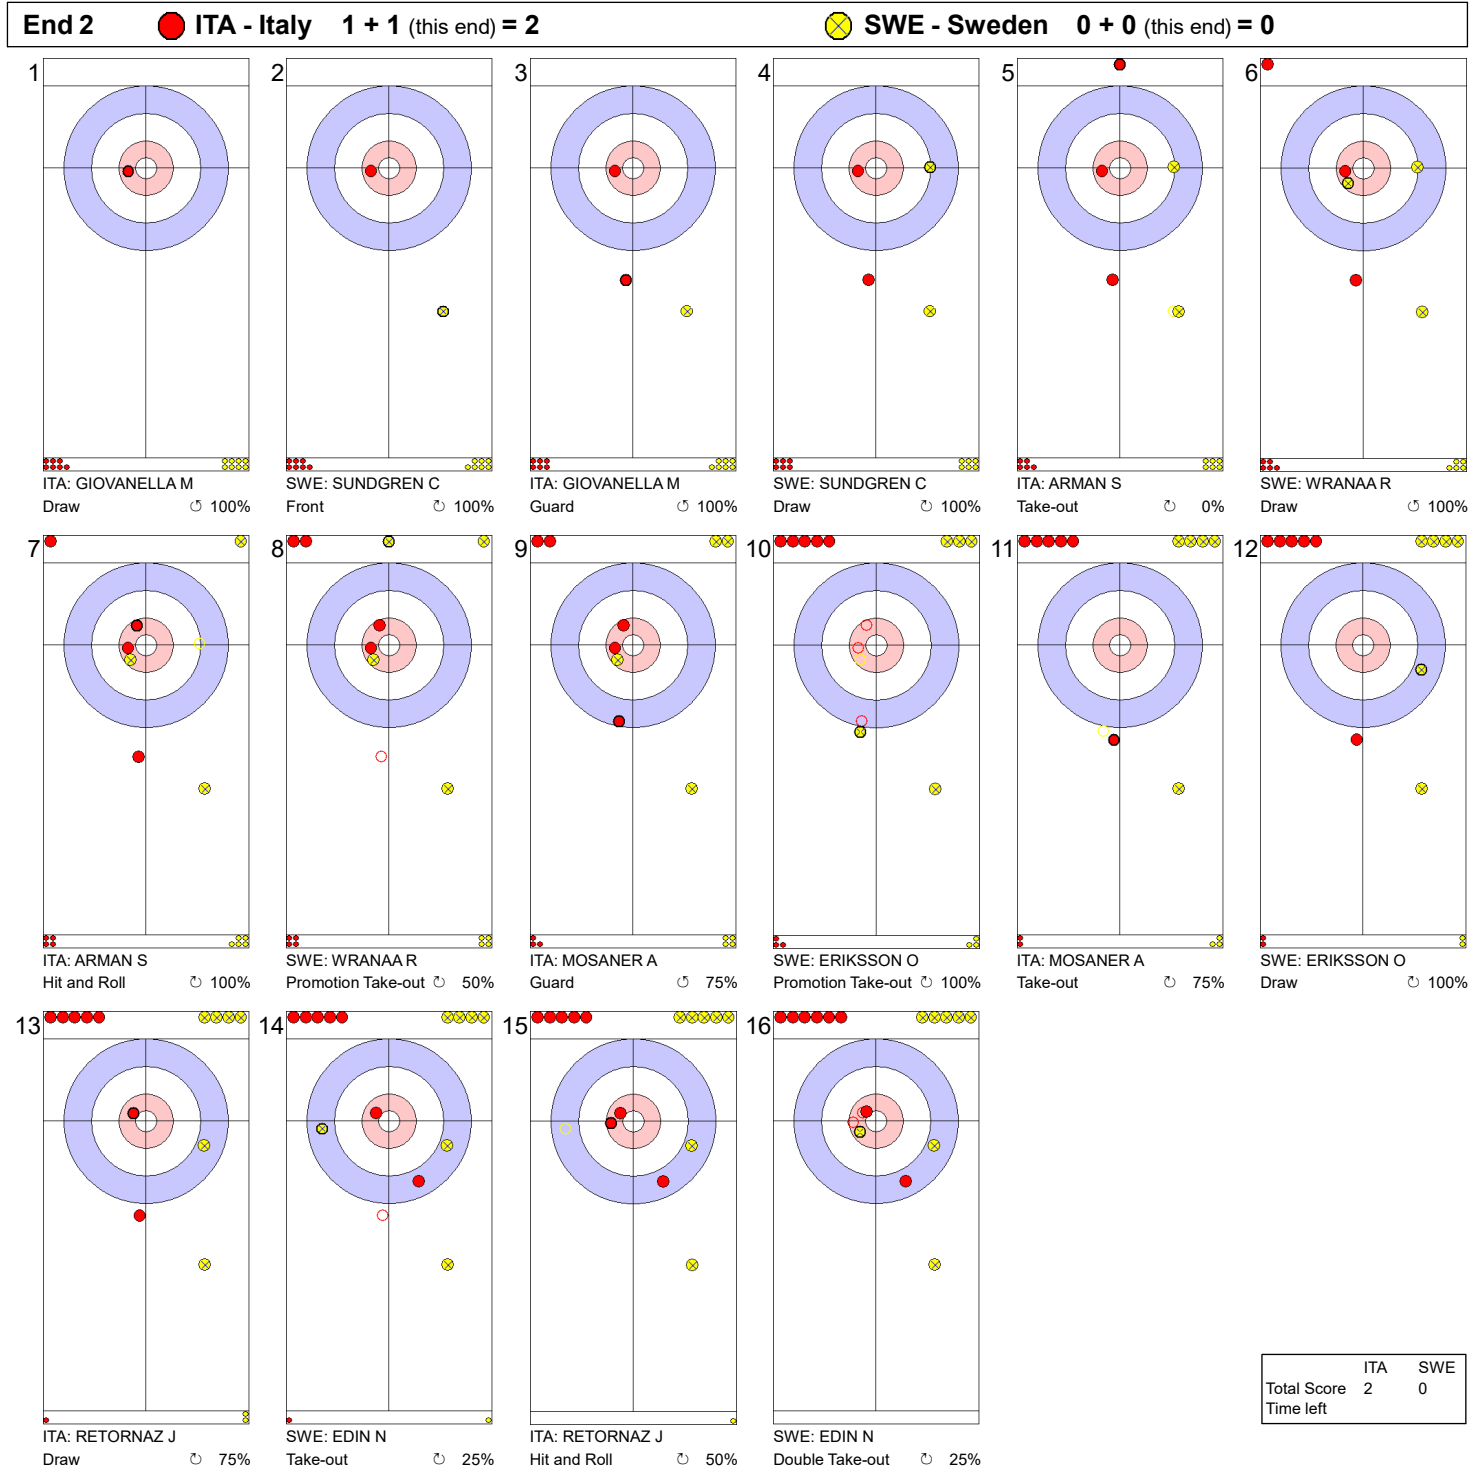

Game - Shot by Shot

Legend:
 ↻ Clockwise ↺ Counter-clockwise - Not considered

SAT 3 APR 2021
 Start Time 14:00

Round Robin Session 5 - Sheet D

Game - Shot by Shot

Legend:
 ↻ Clockwise ↺ Counter-clockwise - Not considered

SAT 3 APR 2021
 Start Time 14:00

Round Robin Session 5 - Sheet D

Game - Shot by Shot

Legend:
 ↻ Clockwise ↺ Counter-clockwise - Not considered

SAT 3 APR 2021
 Start Time 14:00

Round Robin Session 5 - Sheet D

SAT 3 APR 2021
 Start Time 14:00

Round Robin Session 5 - Sheet D

Game - Shot by Shot

End 6 **ITA - Italy 2 + 1 (this end) = 3** **SWE - Sweden 3 + 0 (this end) = 3**

	ITA	SWE
Total Score	3	3
Time left		

Legend:
 ↻ Clockwise ↺ Counter-clockwise - Not considered