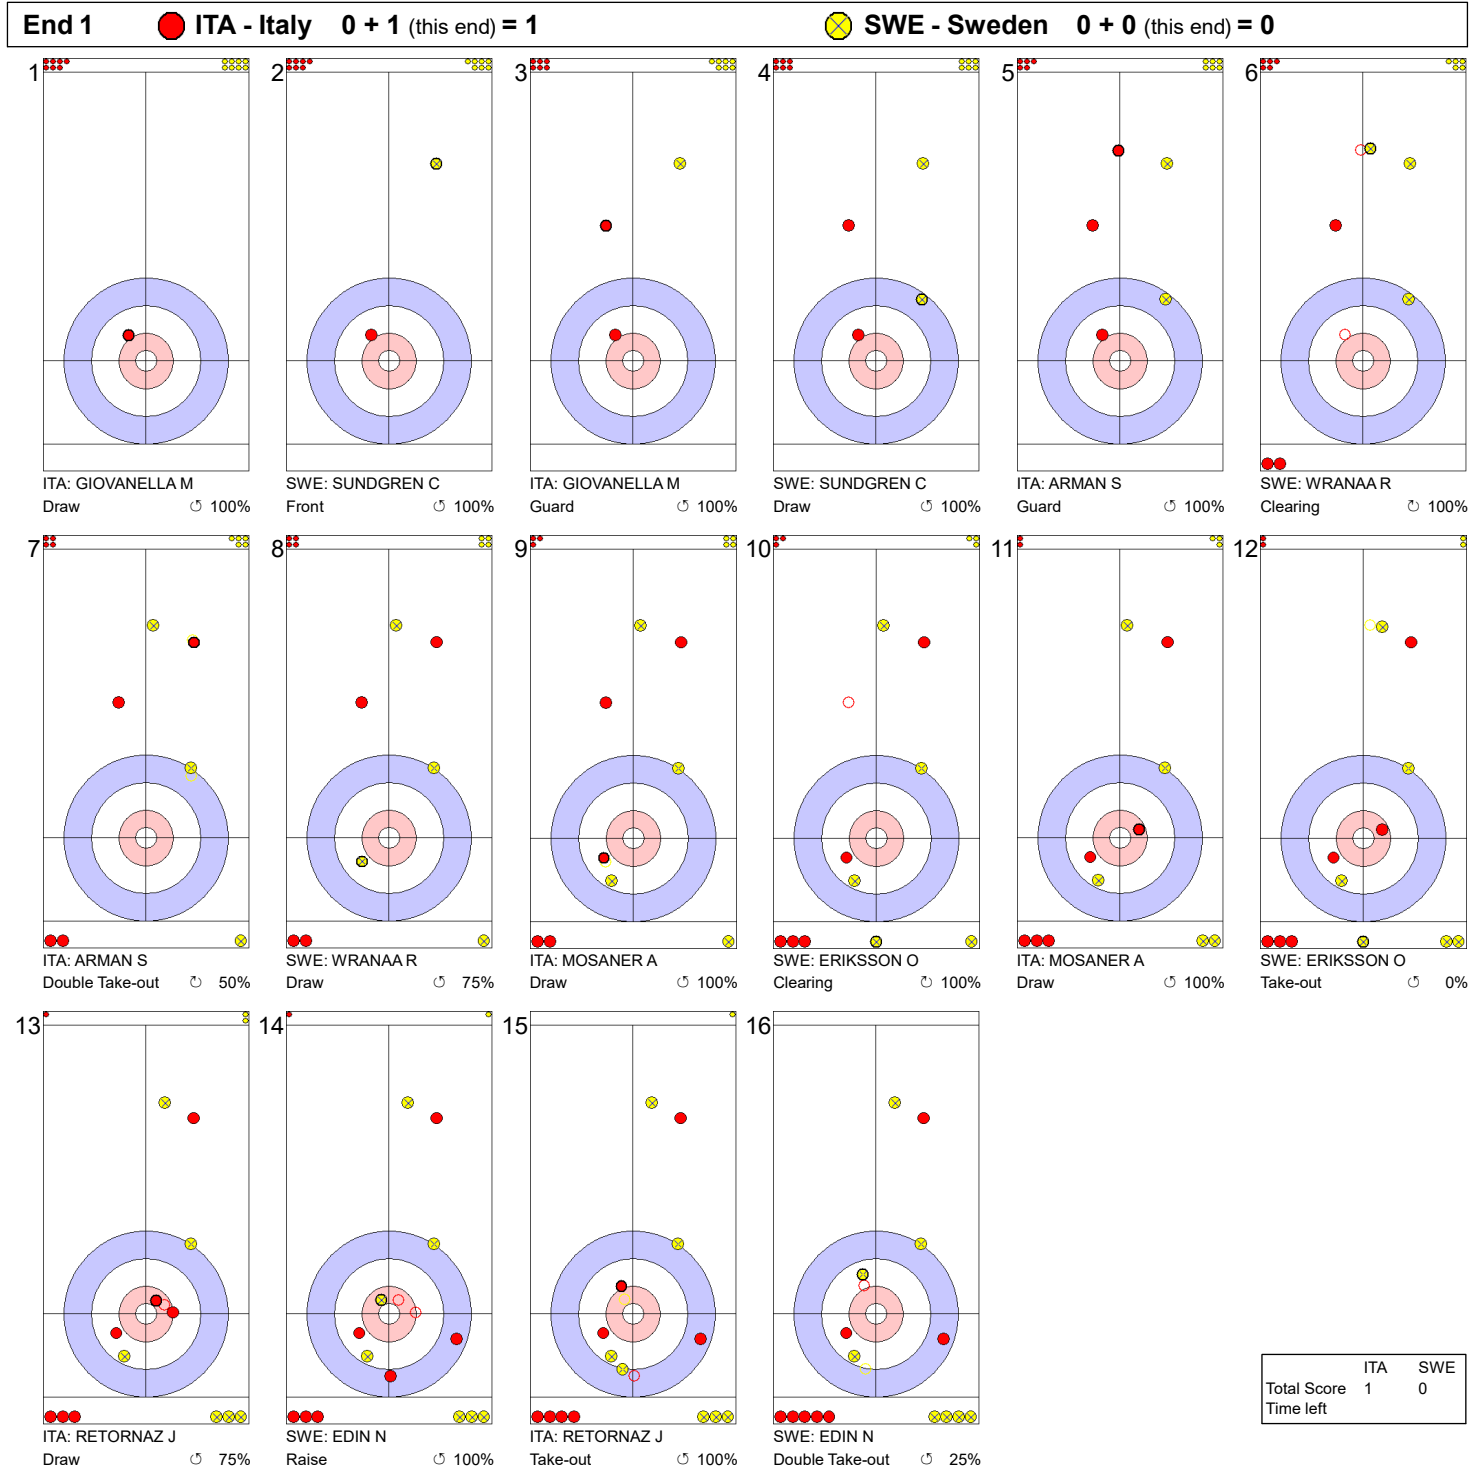

Game - Shot by Shot

Legend:
 ↻ Clockwise ↺ Counter-clockwise - Not considered

SAT 3 APR 2021
 Start Time 14:00

Round Robin Session 5 - Sheet D

Game - Shot by Shot

Legend:
 ↻ Clockwise ↺ Counter-clockwise - Not considered

SAT 3 APR 2021
 Start Time 14:00

Round Robin Session 5 - Sheet D

Game - Shot by Shot

Legend:
 ↻ Clockwise ↺ Counter-clockwise - Not considered

SAT 3 APR 2021
 Start Time 14:00

Round Robin Session 5 - Sheet D

SAT 3 APR 2021
 Start Time 14:00

Round Robin Session 5 - Sheet D

Game - Shot by Shot

End 6 **ITA - Italy 2 + 1 (this end) = 3** **SWE - Sweden 3 + 0 (this end) = 3**

	ITA	SWE
Total Score	3	3
Time left		

Legend:
 ↻ Clockwise ↺ Counter-clockwise - Not considered