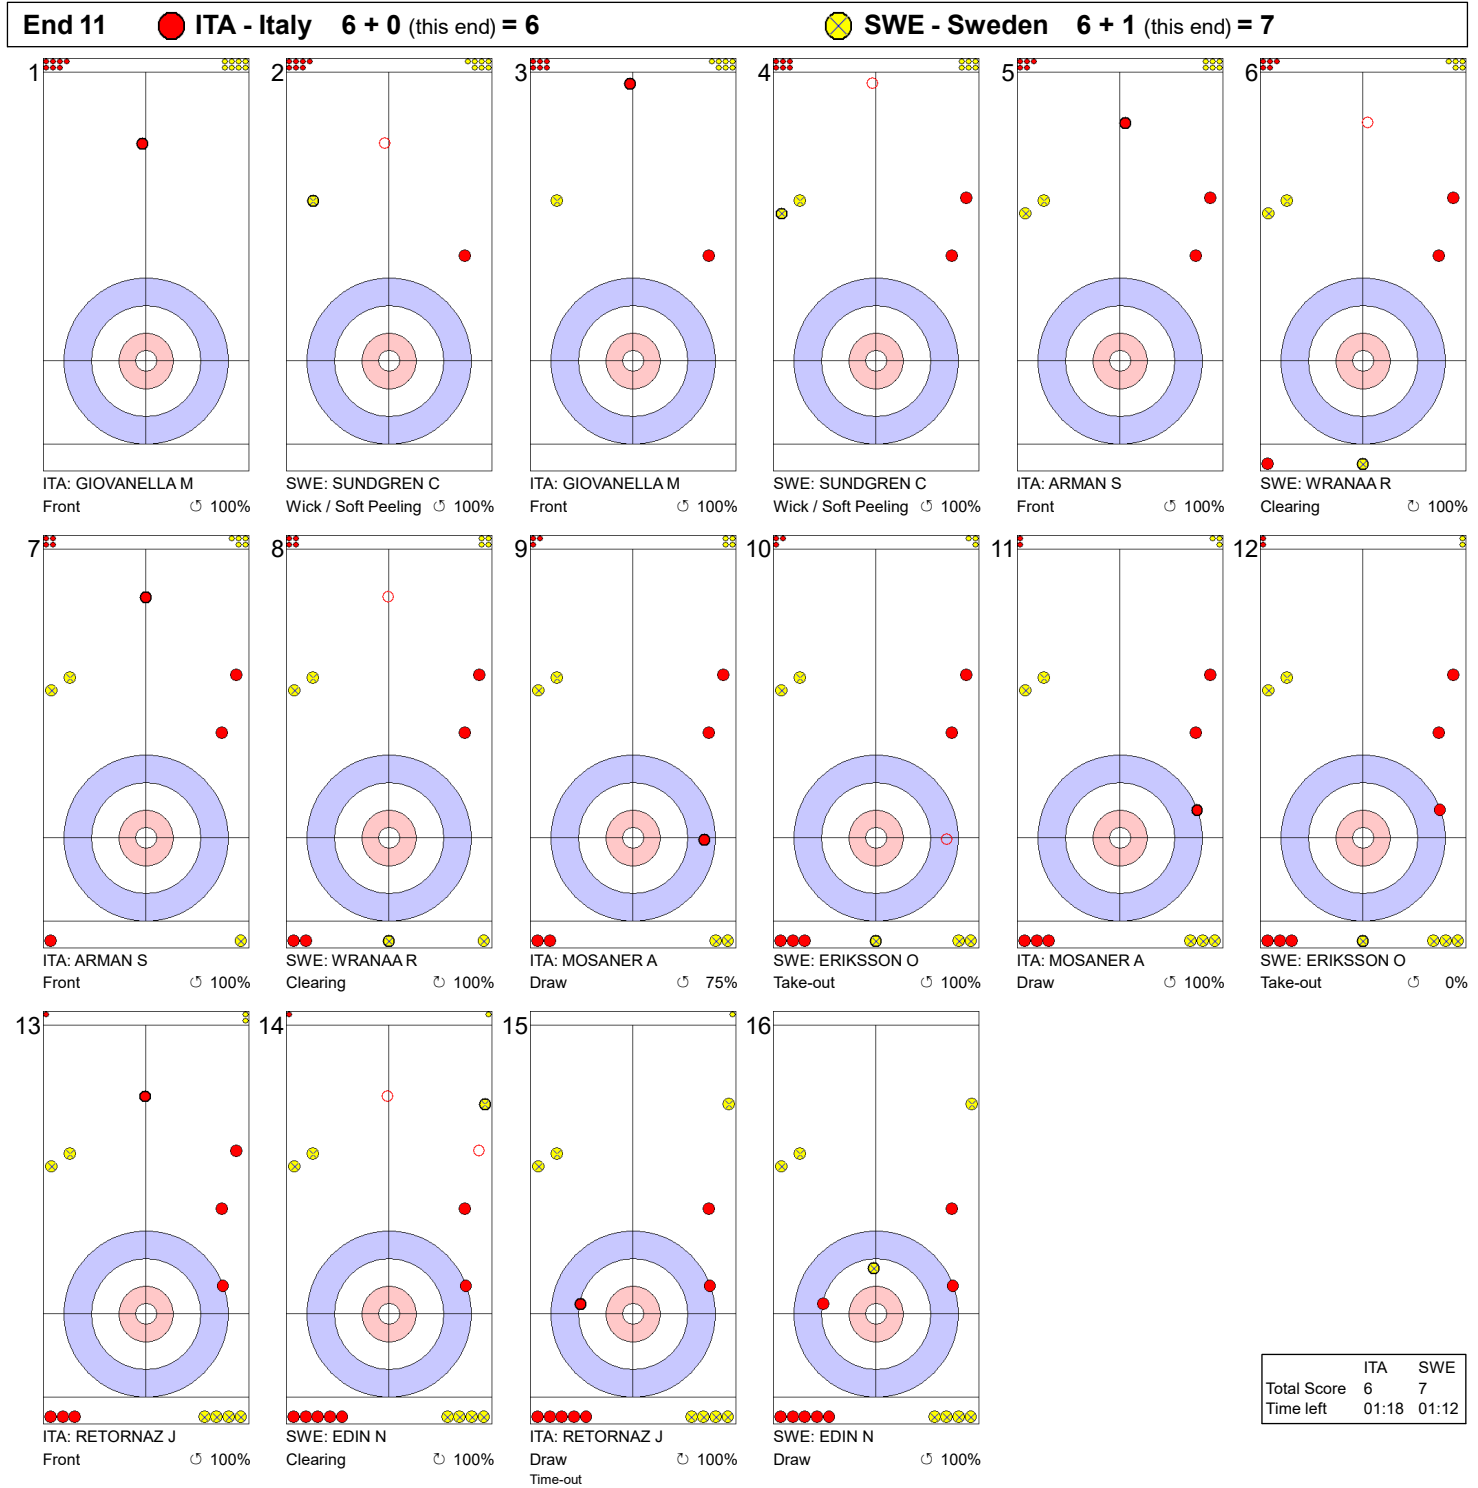

SAT 3 APR 2021
 Start Time 14:00

Round Robin Session 5 - Sheet D

Game - Shot by Shot

Legend:
 ↻ Clockwise ↺ Counter-clockwise - Not considered

SAT 3 APR 2021
 Start Time 14:00

Round Robin Session 5 - Sheet D

Game - Shot by Shot

Legend:
 ↻ Clockwise ↺ Counter-clockwise - Not considered

SAT 3 APR 2021
 Start Time 14:00

Round Robin Session 5 - Sheet D

Game - Shot by Shot

Legend:
 ↻ Clockwise ↺ Counter-clockwise - Not considered

Game - Shot by Shot

Legend:
 ↻ Clockwise ↺ Counter-clockwise - Not considered