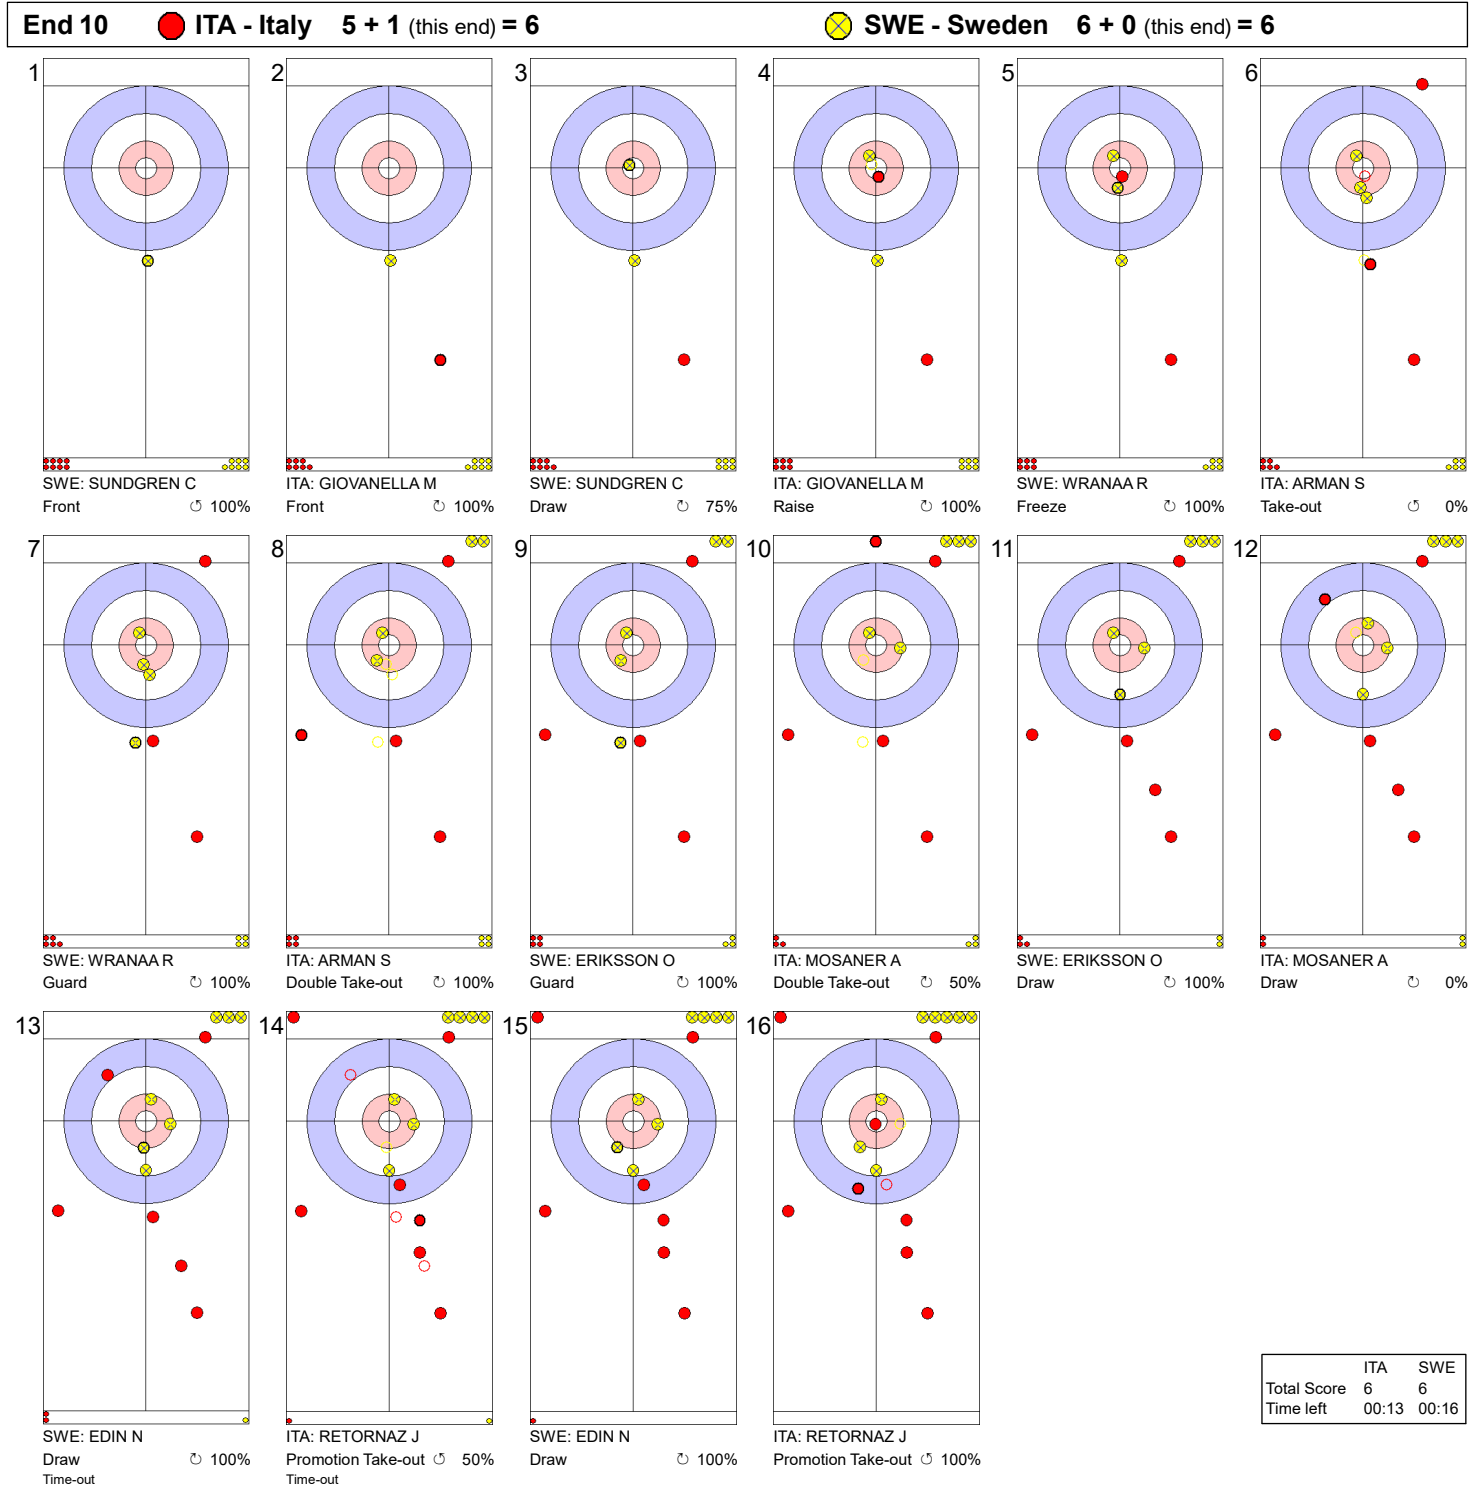

SAT 3 APR 2021
 Start Time 14:00

Round Robin Session 5 - Sheet D

Game - Shot by Shot

Legend:
 ↻ Clockwise ↺ Counter-clockwise - Not considered

SAT 3 APR 2021
 Start Time 14:00

Round Robin Session 5 - Sheet D

Game - Shot by Shot

Legend:
 ↻ Clockwise ↺ Counter-clockwise - Not considered

SAT 3 APR 2021
 Start Time 14:00

Round Robin Session 5 - Sheet D

Game - Shot by Shot

Legend:
 ↻ Clockwise ↺ Counter-clockwise - Not considered

Game - Shot by Shot

Legend:
 ↻ Clockwise ↺ Counter-clockwise - Not considered