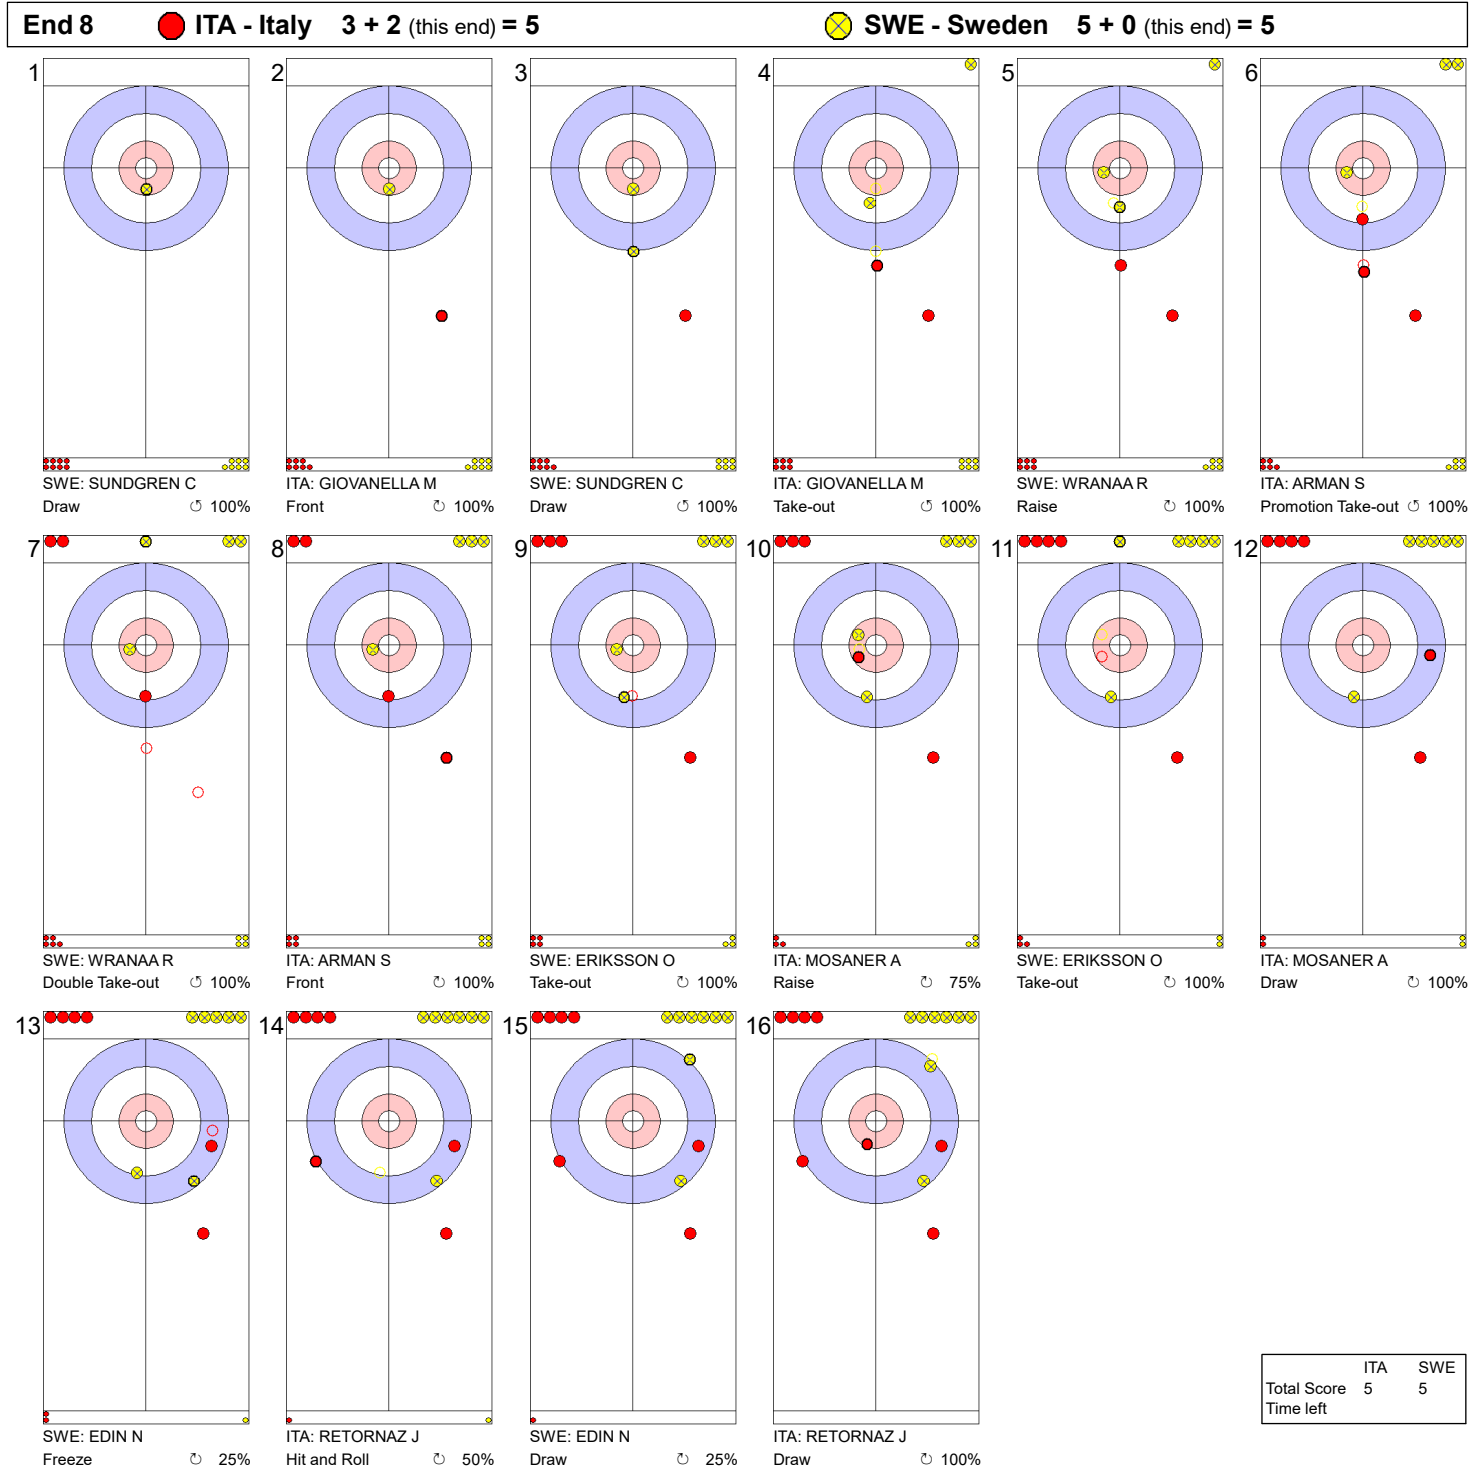

SAT 3 APR 2021
 Start Time 14:00

Round Robin Session 5 - Sheet D

Game - Shot by Shot

End 6 **ITA - Italy 2 + 1 (this end) = 3** **SWE - Sweden 3 + 0 (this end) = 3**

	ITA	SWE
Total Score	3	3
Time left		

Legend:
 ↻ Clockwise ↺ Counter-clockwise - Not considered

SAT 3 APR 2021
 Start Time 14:00

Round Robin Session 5 - Sheet D

Game - Shot by Shot

Legend:
 ↻ Clockwise ↺ Counter-clockwise - Not considered

SAT 3 APR 2021
 Start Time 14:00

Round Robin Session 5 - Sheet D

Game - Shot by Shot

Legend:
 ↻ Clockwise ↺ Counter-clockwise - Not considered

SAT 3 APR 2021
 Start Time 14:00

Round Robin Session 5 - Sheet D

Game - Shot by Shot

Legend:
 ↻ Clockwise ↺ Counter-clockwise - Not considered